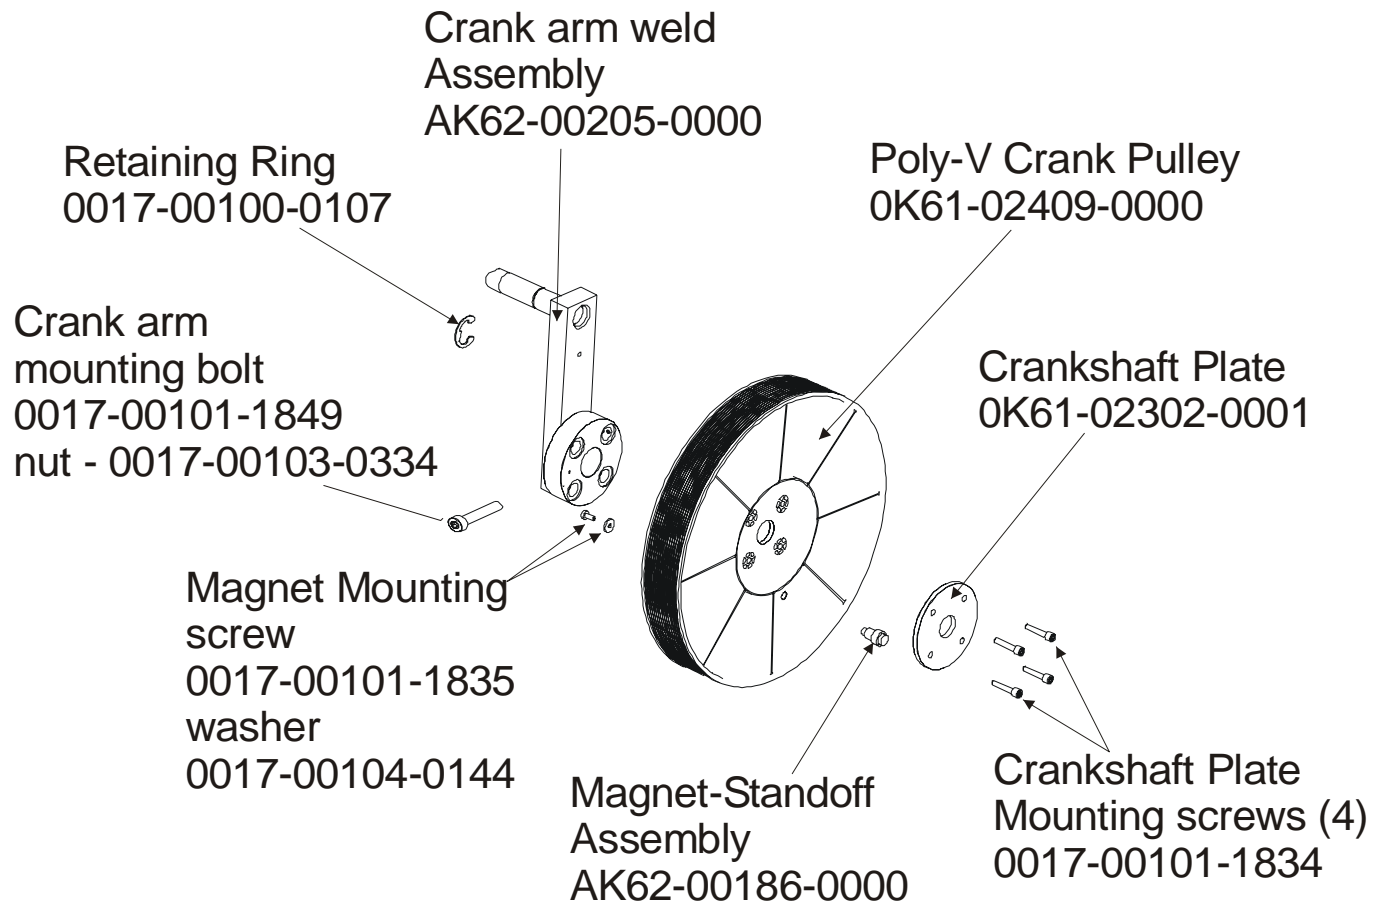

ARCTIC SILVER QUIET DRIVE 95Xi
Crank Arm Pulley Assembly

95X-0XXX-03
S/N AXB100000 and up